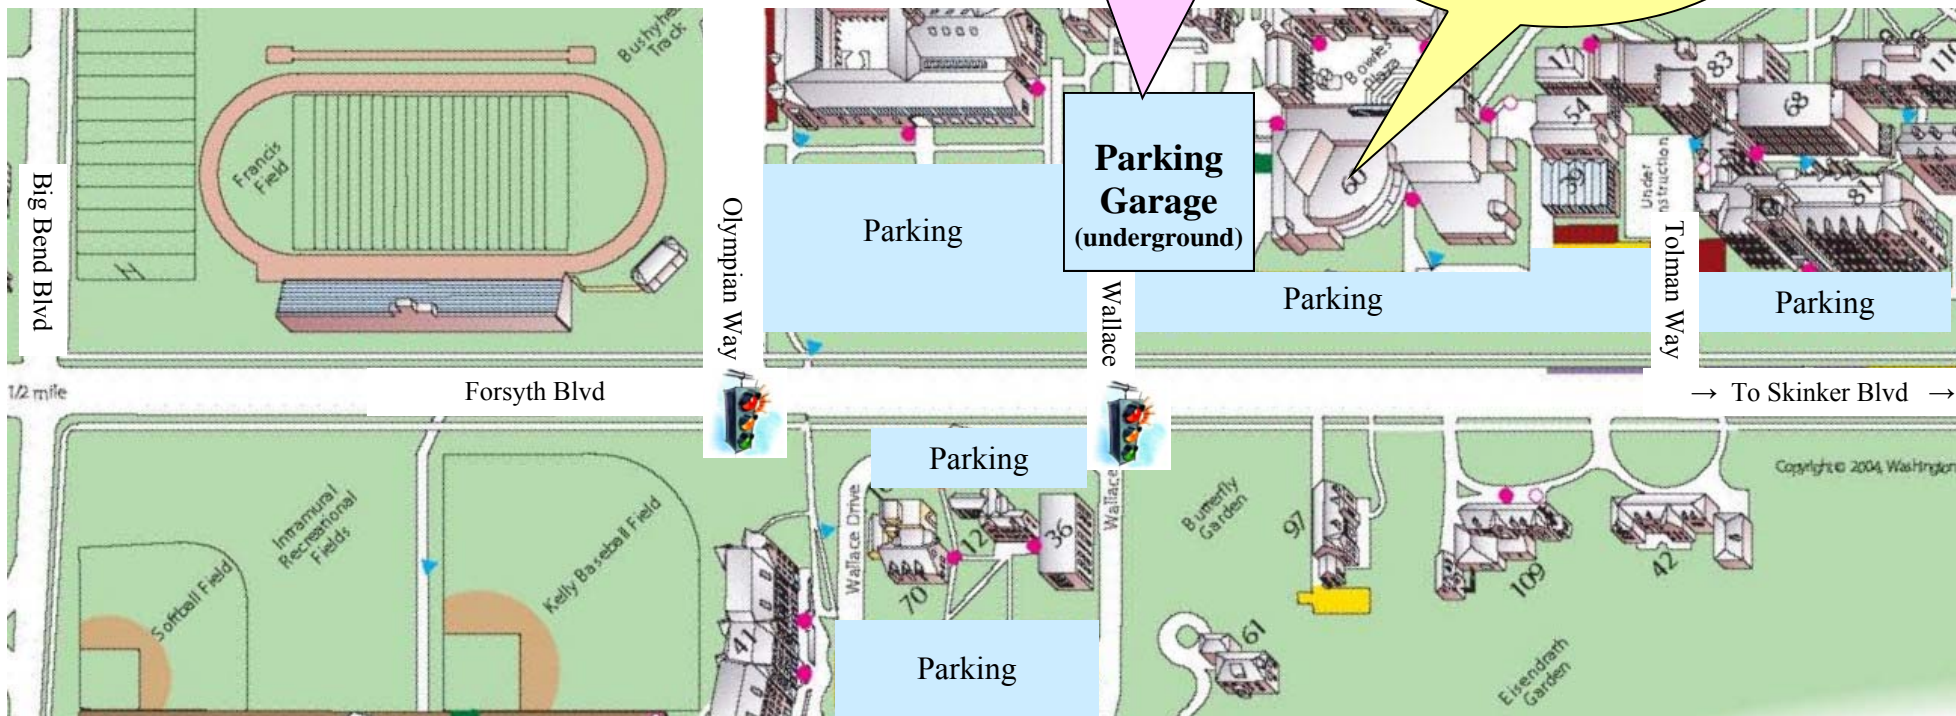

Parking Guide 2009-2010

Edison Theatre

A.E. Hotchner Theatre & Mertz Dance Studio

Helpful Parking Info

- For weekend performances, parking on campus surface lots near Edison is FREE in all Yellow Zone and certain Red Zones.
- Meters are not enforced after 6pm.
- Do not park in Red Zones marked "24 hour enforced". Cars will be ticketed even during performances.
- **Arrive Early!** Multiple campus events may limit parking availability.

Danforth University Center Parking Garage

- 522 underground parking spaces!
- $1/hour enforced weekdays & weekends

Reminder!

Metrolink has 2 stations on campus:
Big Bend and Forest Park Pkwy
Skinker and Forest Park Pkwy

Edison

A. E. Hotchner Theatre
& Mertz Dance Studio

Copyright © 2004, Washington